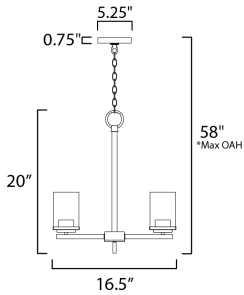

*max overall height

MEASUREMENTS

DIMENSION : 16.5" L x 16.5" W x 18" H
 CANOPY : 5.12" W x 0.79" H x 5.12" L
 HANGING WEIGHT : 6.24 lb

LAMPING

INPUT VOLTAGE : 120V
 BULB : 3 x 60W Incandescent E26 Medium , 180W Total
 BULB INCLUDED : (Not Included)
 DIMMABLE : Yes